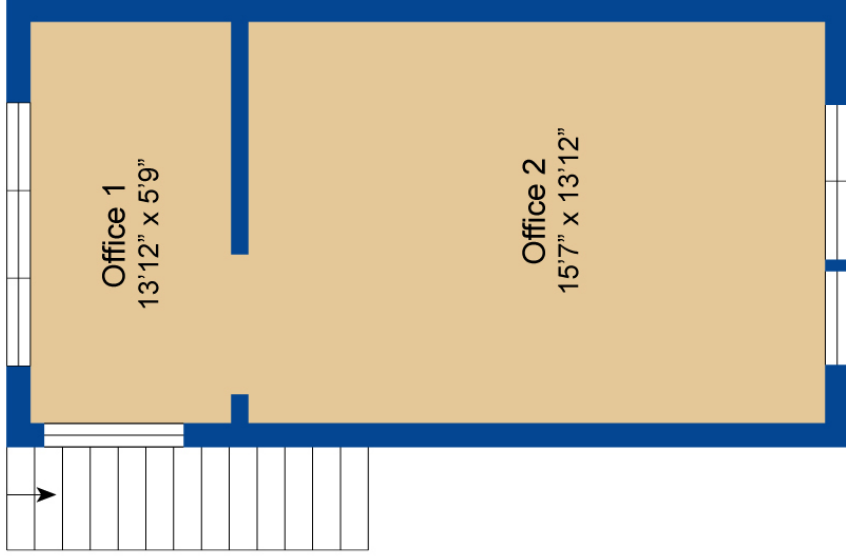

FLOOR 2

GROSS INTERNAL AREA  
 FLOOR 1 2,112 sq.ft. FLOOR 2 1,259 sq.ft.  
 TOTAL : 3,371 sq.ft.

SIZES AND DIMENSIONS ARE APPROXIMATE. ACTUAL MAY VARY.

Second Floor

Entry

First Floor

Entry